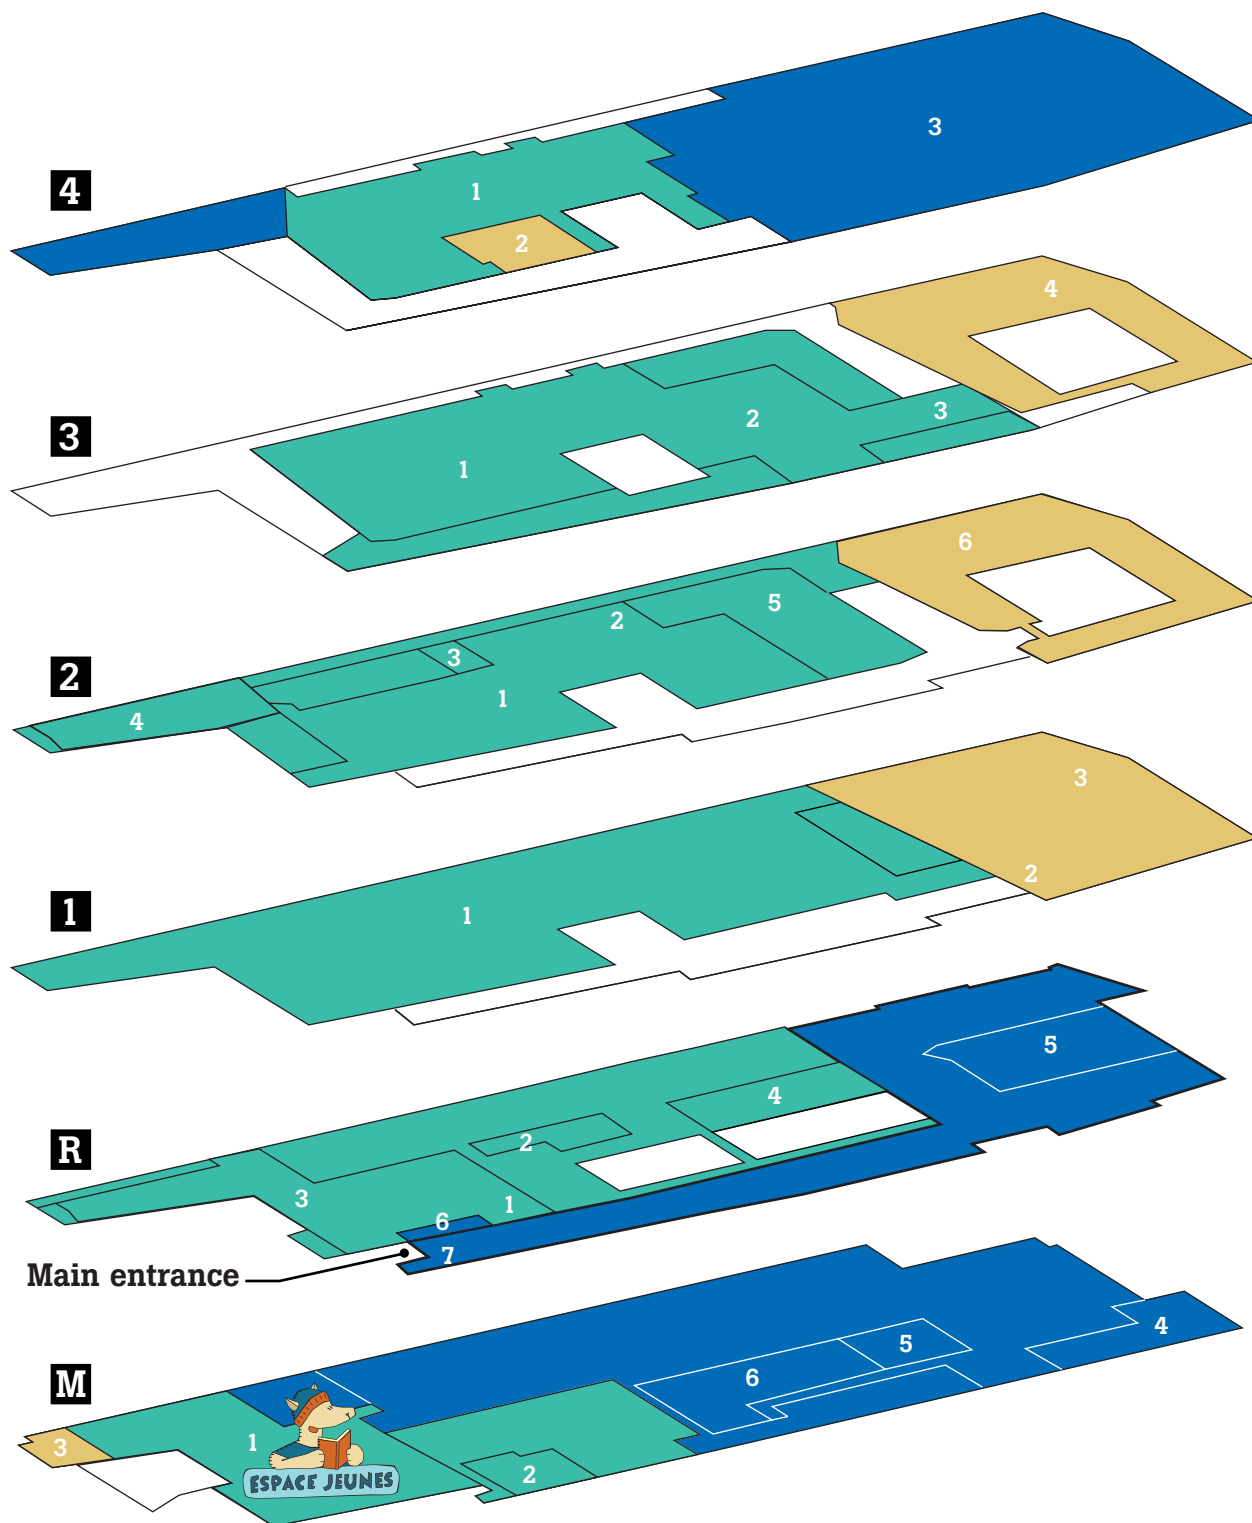

Along with its collections, the Grande Bibliothèque offers a wide range of services and facilities. In addition to the reception desk on the ground floor, the national collection and thematic collections each have a service desk, reference services, worktables, comfortable armchairs, reprography services and computer stations providing access to the catalogue, electronic resources and the Internet. You can also connect your laptop to a wireless network free of charge to access the library's portal and the entire Internet.

Collections and services, level by level

- Universal lending and reference collection
- National collection (in-library consultation)
- Other services and areas

4 Music and film

- 1 Music and film
 - Listening and viewing stations
 - Listening and viewing rooms
 - Electronic music rooms
- 2 National music collection
- 3 Administrative services

1 Arts and literature, national collection

- 1 Arts and literature
- 2 National collection (main entrance)
- 3 Rare books and microforms

R Ground floor

- 1 Reception desk
 - Services for people with disabilities
 - Service québécois du livre adapté (adapted book service)
- 2 Circulation desks (for memberships, loans and returns)
- 3 News and new releases section
- 4 Journals, magazines and newspapers
- 5 Auditorium
- 6 Shop
- 7 Indoor access to the Berri-UQAM metro station
 - Access to underground parking

M Metro level

- 1 Espace Jeunes (children's section)
- 2 Théâtre Inimagimô
- 3 Centre québécois de ressources en littérature pour la jeunesse (Québec centre for children's literature resources)
- 4 Conference centre
- 5 Programming room
- 6 Exhibition hall